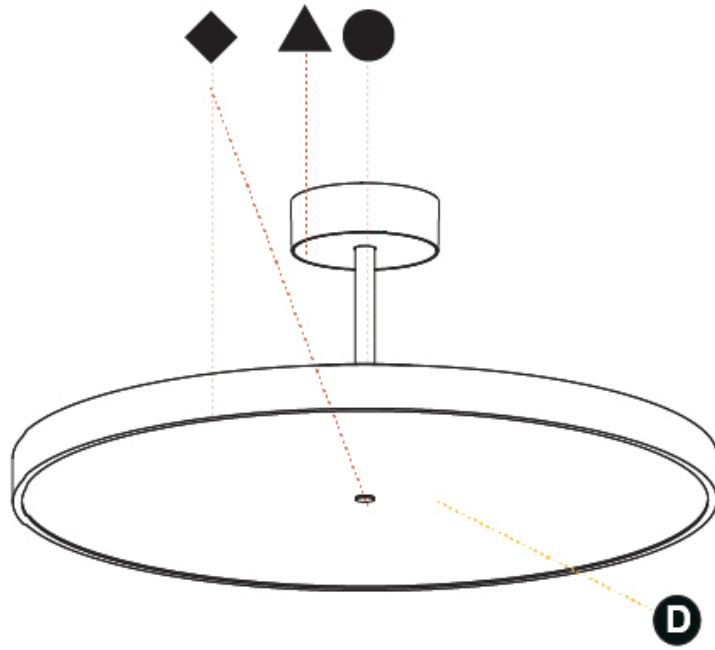

SIGN DIVA TUBE KORONA SUSPENSION

A300028-

PROJECT	_____
TYPE	_____
SPECIFIER	_____
QUANTITY	_____
DATE	_____

A