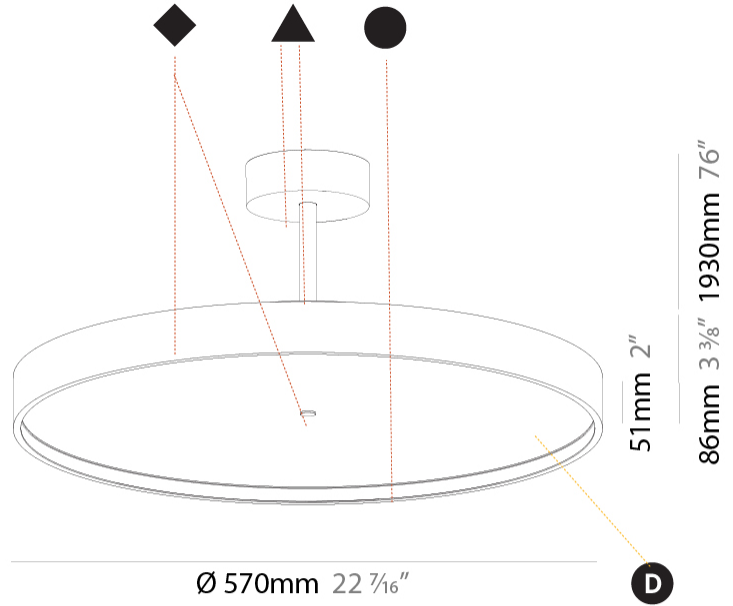

GENERAL

Series: Sign Diva Tube
Subseries: Sign Diva Tube Korona
Brand: Prolicht
Division: Architectural
Mounting Type: Suspension
Mounting Location: Ceiling
Subcategory: Pendant

PHYSICAL

Shape: Round
Diameter (mm): 570
Diameter (in): 22 7/16
Height (mm): 86
Height (in): 3 3/8
Max. Overall Height (mm): 2016
Max. Overall Height (in): 79 3/8
Light Distribution: Direct
Weight (kg): 7.982
Weight (lbs): 17.597
Diffuser: PMMA - Opal / Micro-Prism / Sparkling Secret / Vintage Industrial
Fixture Finish: SSR / BKV / CWI / CRY / HAB / UFT / ITA / RUA / FTG / MYG / LOD / PUS / FRO / FUP / KIA / POP / BLS / SPG / MEY / GOH / GUM / CHC / COM / ABZ / JAG / OBR / MOS / ROR
Fixture Material: Extruded Aluminum / Steel

ELECTRICAL

Lamp Type: LED (Zhaga Standard)
Input Wattage (W): 49
Total Output Wattage (W): 46.9
Dimming: Tri-Mode (Non-Dimming and Phase Dimming (120Vac only) and 0-10V Dimming)
Driver Included: Yes
Driver Location: Integrated
Driver Type: Constant Current - Universal
Driver Class: Class 2
Input Voltage (V): 120 - 277
Constant Current (MA): 350

LED

Color Temperature (°K): 2700 / 3000 / 3500 / 4000
Max. Delivered Lumen (lm): 4978 / 5337 / 5384 / 5494
Nominal Lumen (lm): 6199 / 6646 / 6705 / 6842
CRI: >90 CRI
Lamp Life (hrs): 50000

OPTICAL

RATINGS AND CERTIFICATIONS

Certified By: Certified for North American Standards
IP rating: IP20